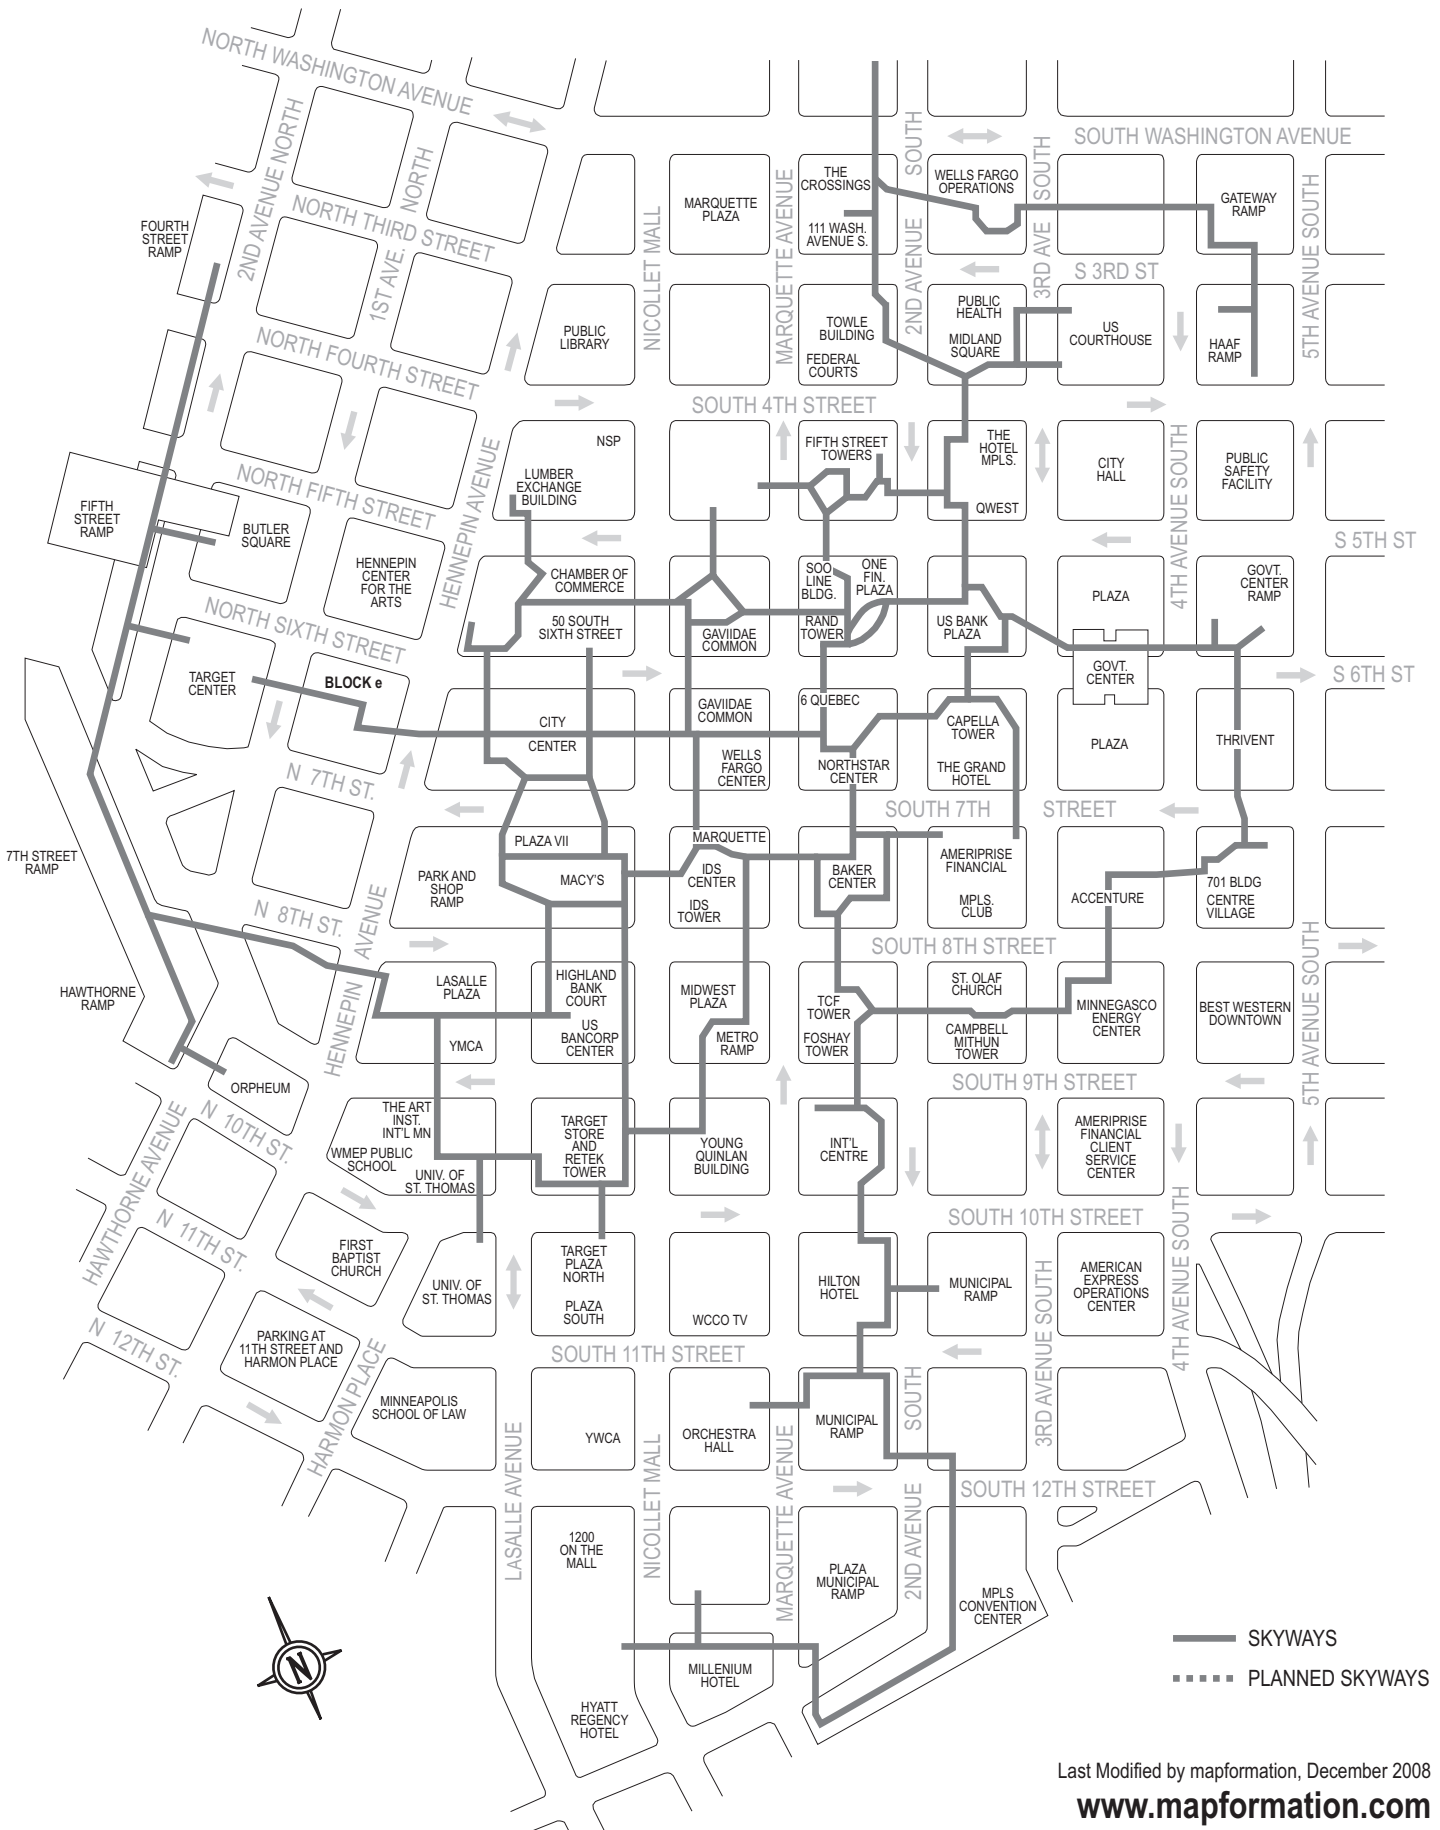

DOWNTOWN MINNEAPOLIS, MINNESOTA SKYWAY SYSTEM

Last Modified by mapformation, December 2008

www.mapformation.com